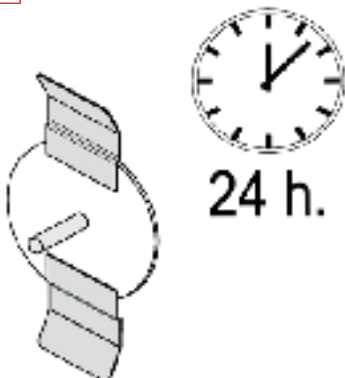

ZAC
incollo
with glue

1. IH 3022S
*portasalvietta snodato
con portasapone vetro
satinato*
*articulated towel-holder
with frosted glass
soap-holder*

ISTRUZIONI DI INSTALLAZIONI - INSTALLATION INSTRUCTIONS

1

2

3

4

5

6

1. IH 308
portarotolo
toilet tissue-holder

2. IH 3022
portasalvietta snodo con 2 braccia
articulated towel-holder

3. IH 307S
portascopino vetro satinato
frosted glass toilet brush-holder

ZAC
incollo
with glue

1

2

3

ZAC
incollo
with glue

1. IH 302
portasalvietta cm 50
towel-holder 50 cm

2. IH 313
appendiabito
clothes-hanger