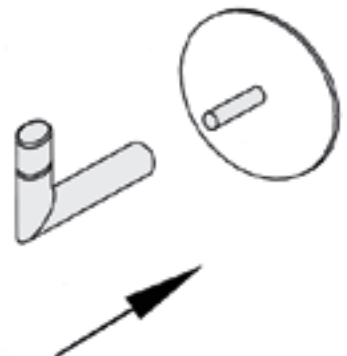

ZAC
incollo
with glue

1. IH 3022S
*portasalvietta snodato
con portasapone vetro
satinato*
*articulated towel-holder
with frosted glass
soap-holder*

ISTRUZIONI DI INSTALLAZIONI - INSTALLATION INSTRUCTIONS

1

2

3

4

5

6

1. IH 308
portarotolo
toilet tissue-holder

2. IH 3022
portasalvietta snodo con 2 braccia
articulated towel-holder

3. IH 307S
portascopino vetro satinato
frosted glass toilet brush-holder

ZAC
incollo
with glue

1

2

3

ZAC
incollo
with glue

1. IH 302
portasalvietta cm 50
towel-holder 50 cm

2. IH 313
appendiabito
clothes-hanger