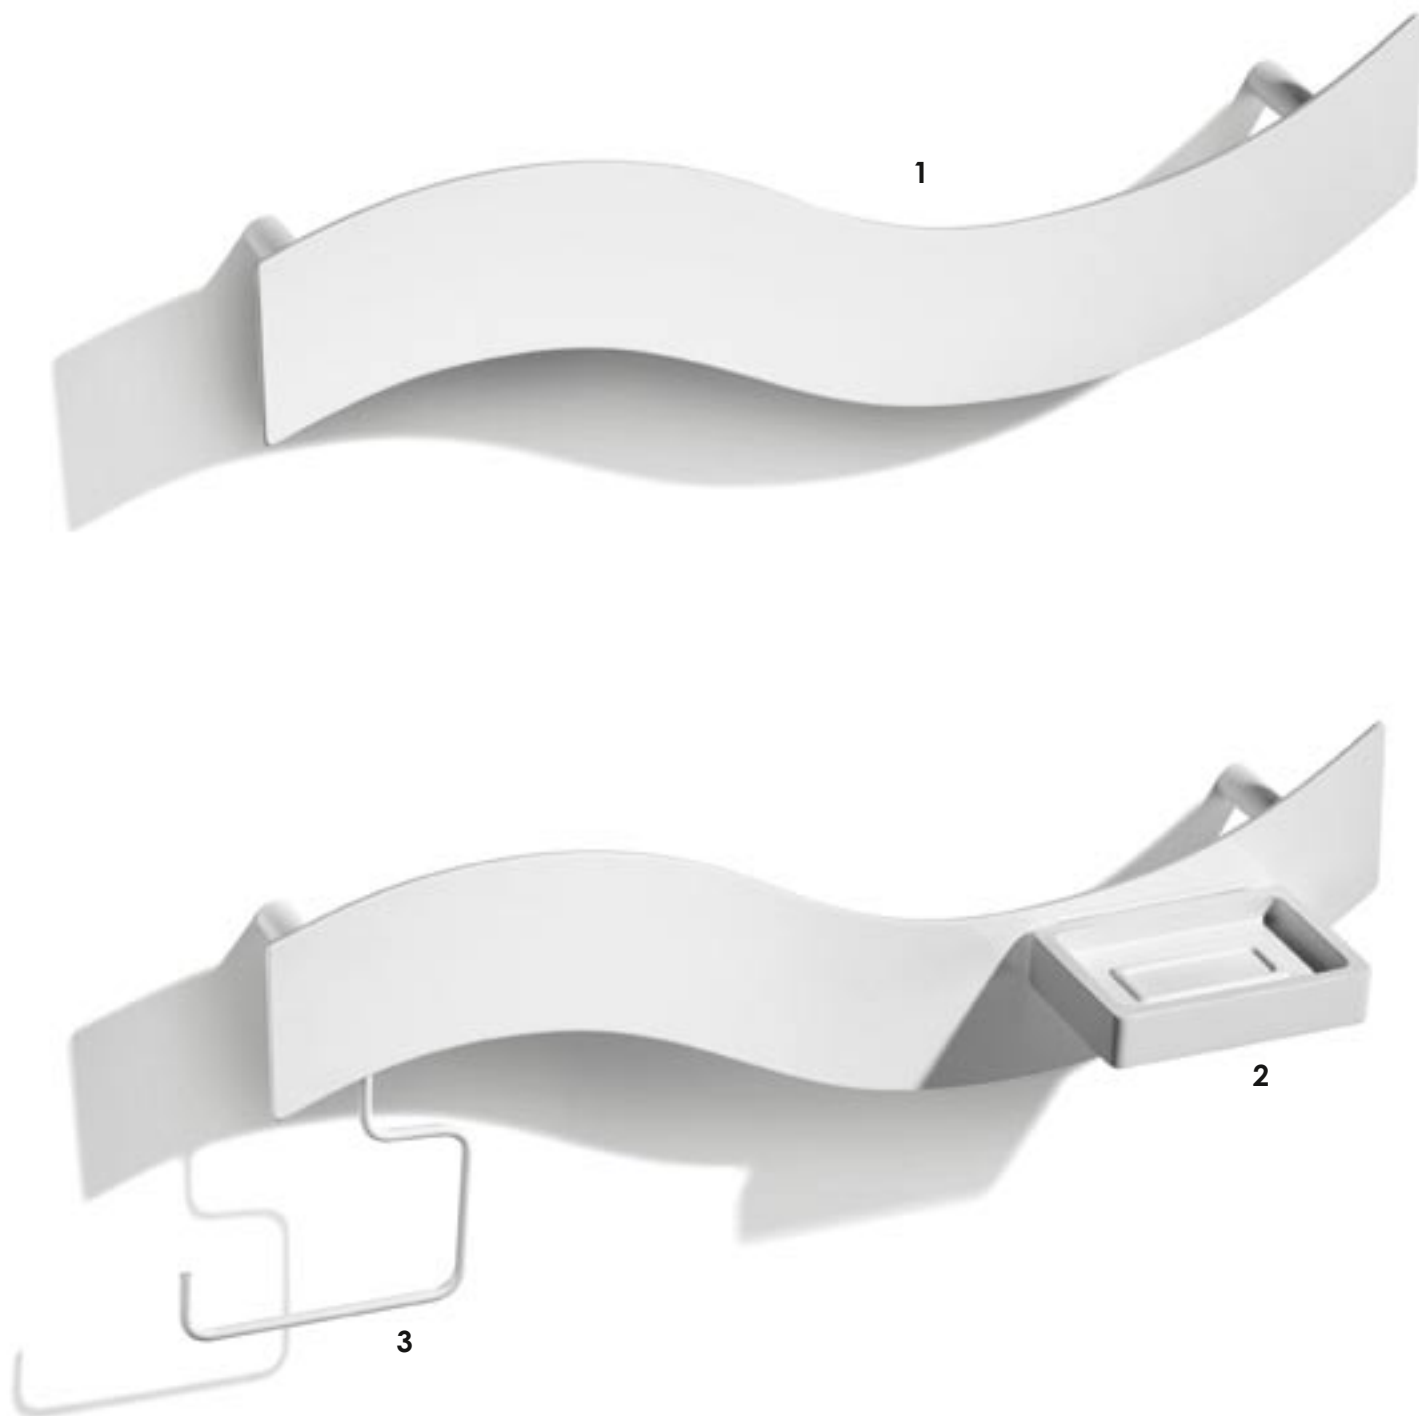

MAGNETIC 14 COLLECTION

Magnetic is made of steel varnished in white colour. The soap holder and the glass holder are made of resin in white, metallic pink and metallic blue electric colours.

POSIZIONA GLI OGGETTI DOVE DESIDERI
YOU CAN PUT YOUR OBJECTS WHEREVER YOU LIKE

MAGNETIC 14

1. H261

cm. L 85 H 65 P 3

specchio con struttura bianca per accessori a calamita
mirror with structure for magnet accessories

2. H269

bicchiere in resina con calamita
resin glass holder with magnet

3. H268

porta sapone in resina con calamita
resin soap holder with magnet

4. H271

cm. L 30 H 4,5 P 9

mensola con calamita per specchio (bianco)
shelf with magnet for mirror (white)

MAGNETIC 14

1. H263
cm. L 50 H 14 P 6,5
porta salvietta
towel rack