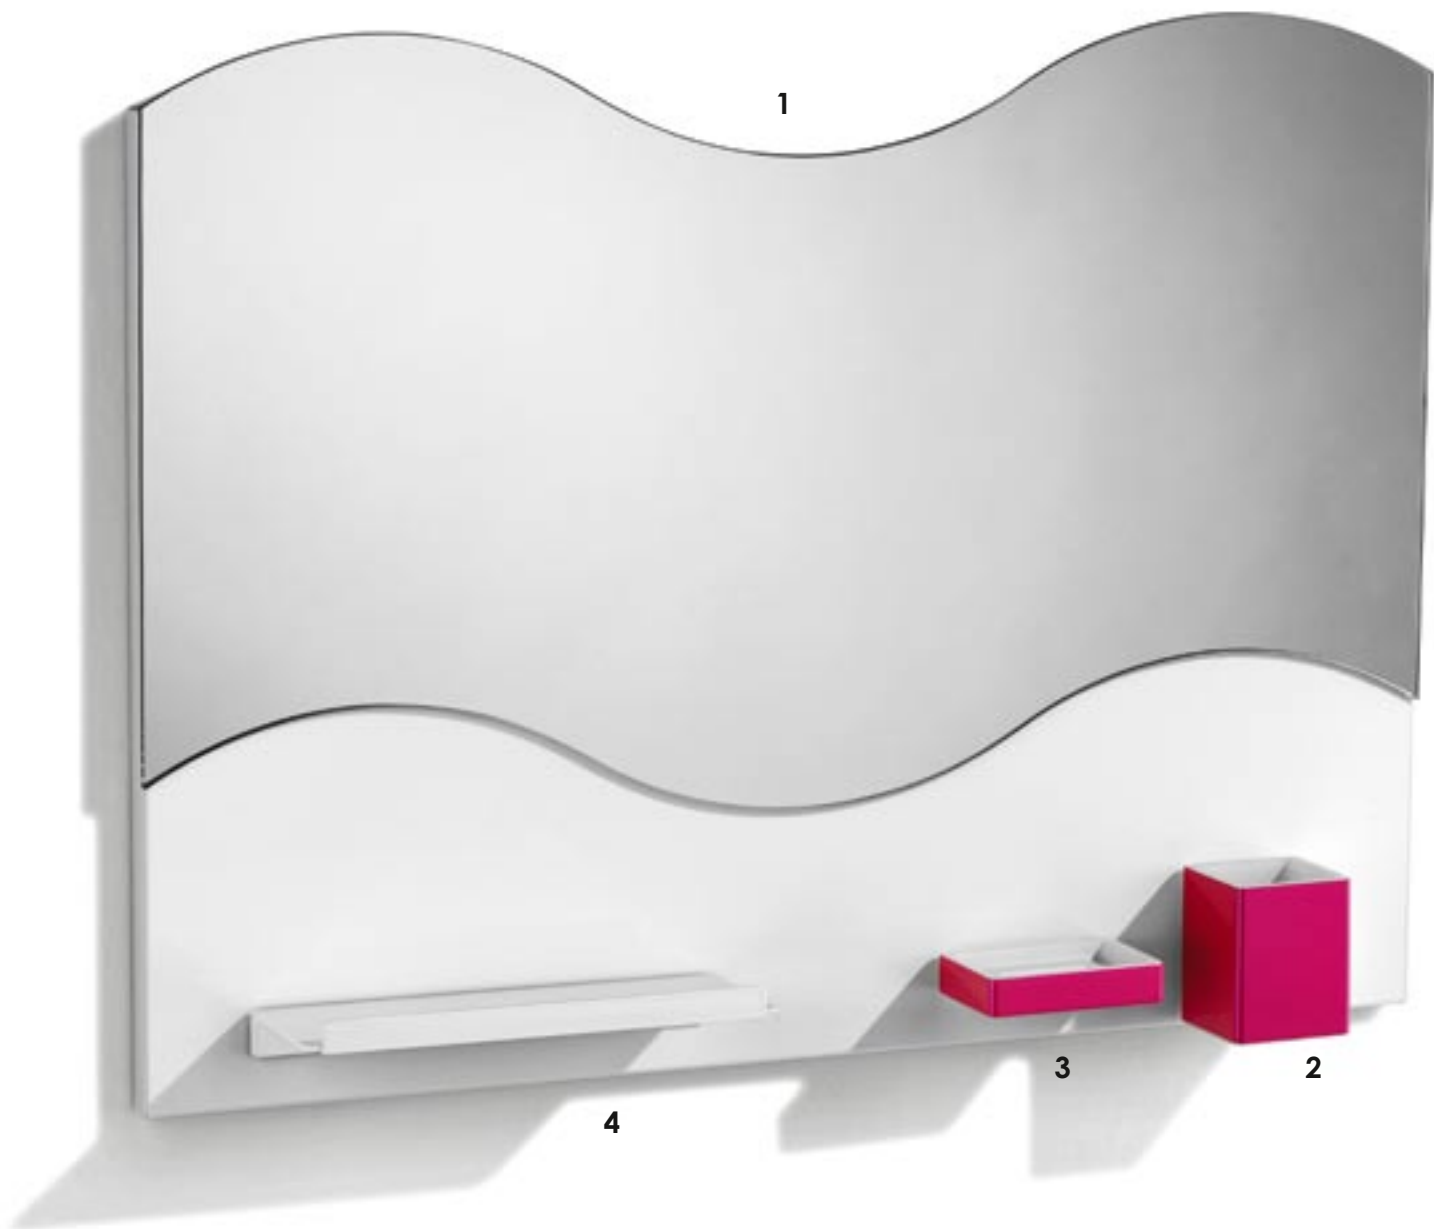

You can put your objects wherever you like

COLLEZIONE **MAGNETIC 14**

Realizzata in acciaio verniciato colore bianco, con porta sapone e porta bicchiere in resina nei colori bianco, rosa metallico e blu elettrico metallico.

MAGNETIC 14 COLLECTION

Magnetic is made of steel varnished in white colour. The soap holder and the glass holder are made of resin in white, metallic pink and metallic blue electric colours.

POSIZIONA GLI OGGETTI DOVE DESIDERI
YOU CAN PUT YOUR OBJECTS WHEREVER YOU LIKE

MAGNETIC 14

1. H261

cm. L 85 H 65 P 3

specchio con struttura bianca per accessori a calamita
mirror with structure for magnet accessories

2. H269

bicchiere in resina con calamita
resin glass holder with magnet

3. H268

porta sapone in resina con calamita
resin soap holder with magnet

4. H271

cm. L 30 H 4,5 P 9

mensola con calamita per specchio (bianco)
shelf with magnet for mirror (white)

MAGNETIC 14

1. H263
cm. L 50 H 14 P 6,5
porta salvietta
towel rack