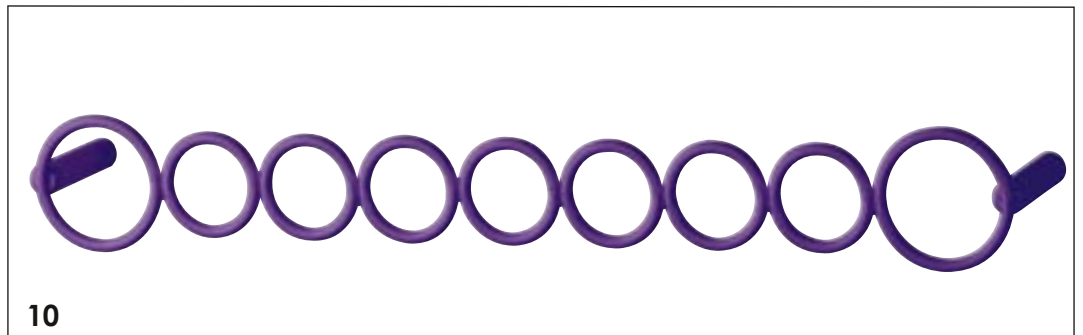

8

8. H209
porta scopino a
parete e a pavimento
*free standing and wall
hanged toilet brush
holder*

9. H212 Ø 20 cm
sospensione a soffitto
suspension lamp

9

10. H202
porta salvietta cm 49
towel holder cm 49

10

11. H201
porta salvietta cm 29
towel holder cm 29

11