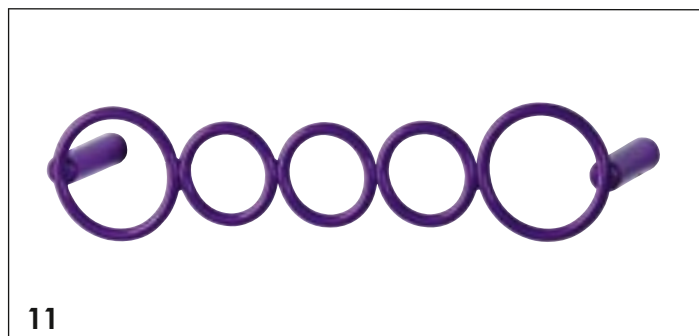

8

8. H209
porta scopino a
parete e a pavimento
*free standing and wall
hanged toilet brush
holder*

9. H212 Ø 20 cm
sospensione a soffitto
suspension lamp

9

10. H202
porta salvietta cm 49
towel holder cm 49

10

11. H201
porta salvietta cm 29
towel holder cm 29

11