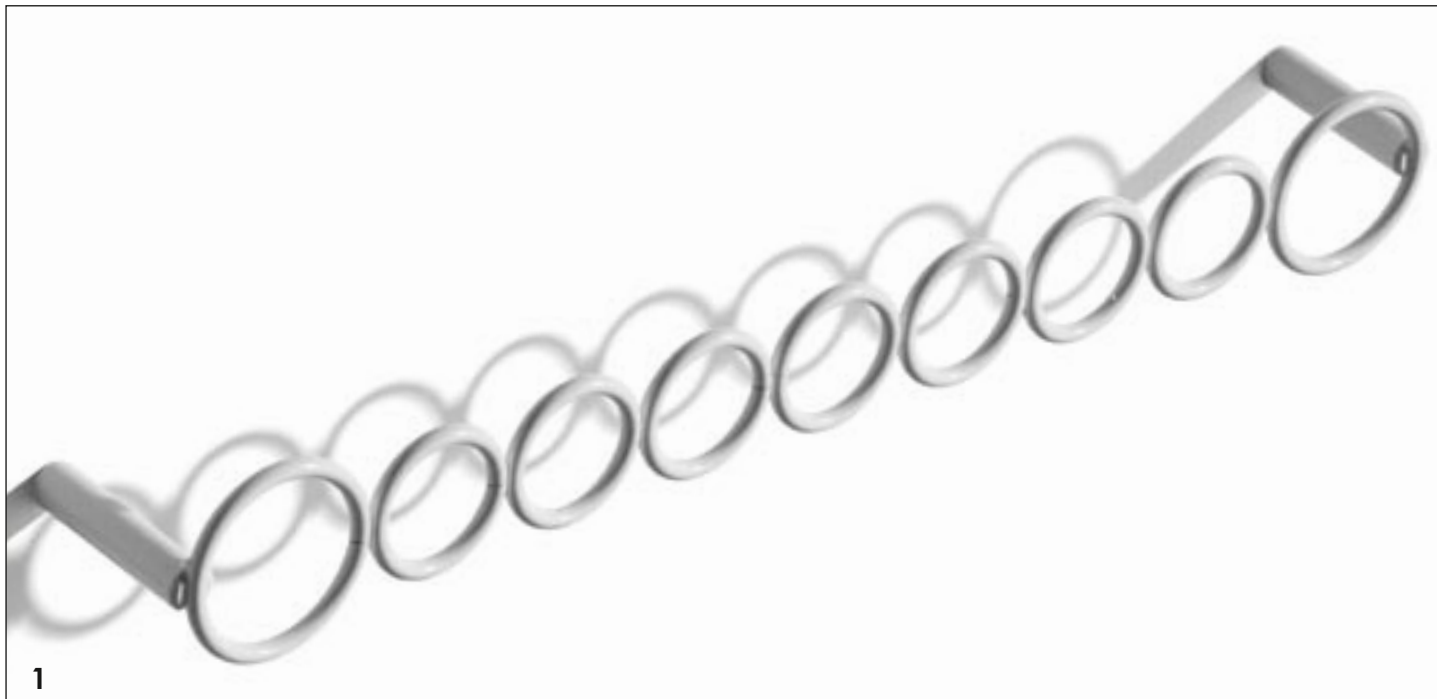

Maloo is made of varnished steel; the soap holder, the glass holder and the liquid soap holder are made of ceramic.

Puoi scegliere nella nostra gamma colori metallizzati come da catalogo

You can choose looking our metallic colour scale (by the catalogue)

metallic green
metallic orange
metallic brown
metallic violet
metallic electric blue
metallic red
metallic pink (see Magnetic)
metallic plum

MALOO

MALOO

1. H205D
dispenser
liquid soap holder

2. H206
porta bicchiere
glass holder

1. H213
cm. Ø 8 P 5,5
appendi abito
clothes hanger

2. H205
porta sapone
soap holder

MALOO

MALOO

1. H202
cm. L 49 H 5,5 P 7
porta salvietta
towel holder

PERSONALIZZA LA TUA COLLEZIONE
PERSONALIZE YOUR COLLECTION