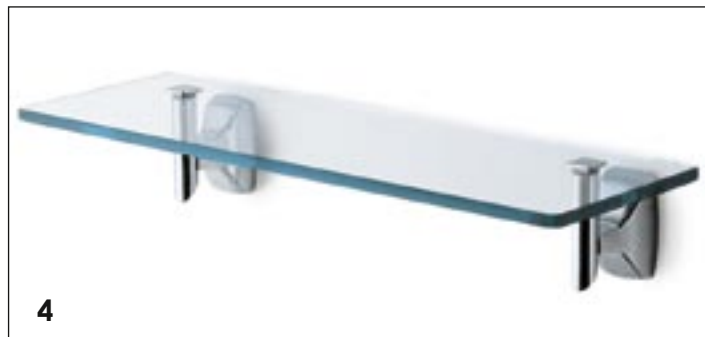

1. L102 VEN
porta salvietta cm 50
towel-rack 50 cm

2. L102L
porta salvietta cm 65
towel-rack 65 cm

3. L104S
mensola con vetro acidato cm60
shelf in frosted glass 60 cm

4. L102S
porta salvietta con
porta sapone, vetro acidato
*towel-rack with soap-holder
in frosted glass*

5. L102SD
porta salvietta
con porta sapone liquido acidato
*towel-rack with liquid
soap-holder in frosted glass*

GOLF

1

3

4

2

5

1. L101A VEN
porta salvietta ad anello
towel-rack