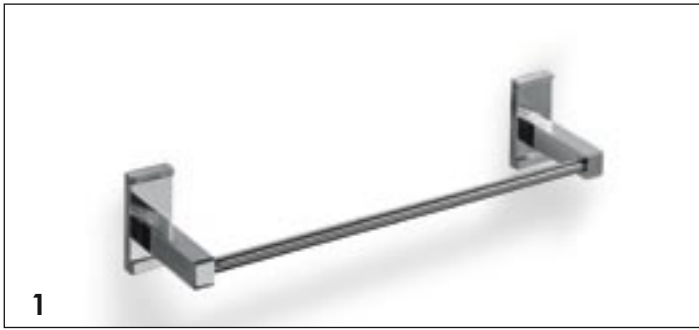

GLUE
a tassello
with screws

Collezione GLUE con
fissaggio a tasselli

*GLUE collection with
fixing plugs*

GLUE
a tassello
with screws

1. LT 306
portabicchiere in ceramica
ceramic glass holder

2. LT 305
portasapone in ceramica
ceramic soap holder

3. LT 307
portascopino in ceramica
ceramic toilet brush set

4. LT 313
appendiabito
robe hook

LT 305D

GLUE
a tassello
with screws

1. LT 305 DQ
dispenser in ceramica
ceramic soap dispenser

2. LT 305 Q
portasapone in ceramica
ceramic soap holder

3. LT 306 Q
portabicchiere in ceramica
ceramic glass holder

1. LT 301
portasalviette cm 36
towel rail 36 cm

2. LT 302
portasalviette cm 51
towel rail 51 cm

3. LT 302L
portasalviette cm 66
towel rail 66 cm