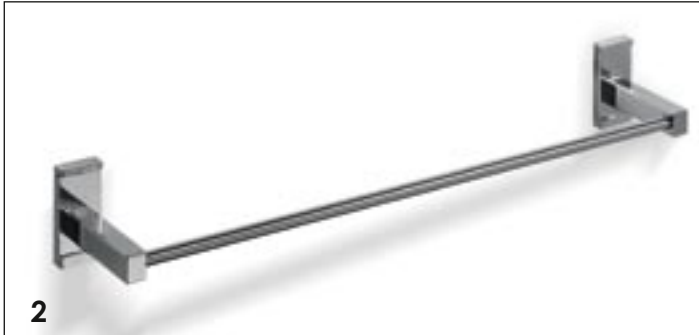

GLUE
a tassello
with screws

Collezione GLUE con
fissaggio a tasselli

*GLUE collection with
fixing plugs*

GLUE
a tassello
with screws

1. LT 306
portabicchiere in ceramica
ceramic glass holder

2. LT 305
portasapone in ceramica
ceramic soap holder

3. LT 307
portascopino in ceramica
ceramic toilet brush set

4. LT 313
appendiabito
robe hook

LT 305D

GLUE
a tassello
with screws

1. LT 305 DQ
dispenser in ceramica
ceramic soap dispenser

2. LT 305 Q
portasapone in ceramica
ceramic soap holder

3. LT 306 Q
portabicchiere in ceramica
ceramic glass holder

1. LT 301
portasalviette cm 36
towel rail 36 cm

2. LT 302
portasalviette cm 51
towel rail 51 cm

3. LT 302L
portasalviette cm 66
towel rail 66 cm