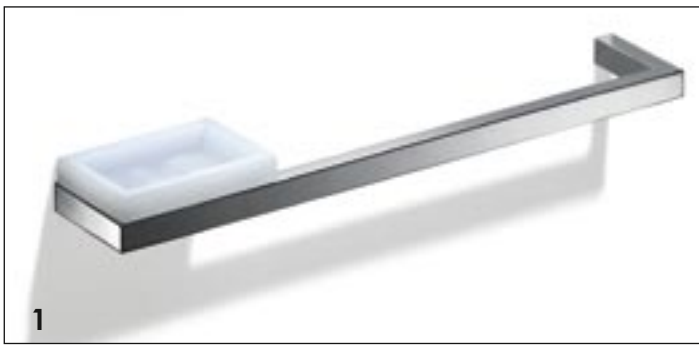

1

4

2

5

3

6

1. L 201S
portasalviette con portasapone cm. 45
towel-rack 45 cm. with soap holder

2. L 201D
portasalviette con portasapone
liquido cm. 45
towel-rack 45 cm. with liquid soap holder

3. L 208
portarotolo
toiler roll-holder

4. L 208C
portarotolo con coperchio
toilet roll holder with cover

5. L 203X
mensola con vetro extrachiaro
acidato cm. 30
shelf cm. 30 - satin finished crystal glass

6. L 204X
mensola con vetro extrachiaro acidato cm. 60
shelf cm. 60 - satin finished crystal glass

FLASH
a tassello
with screws