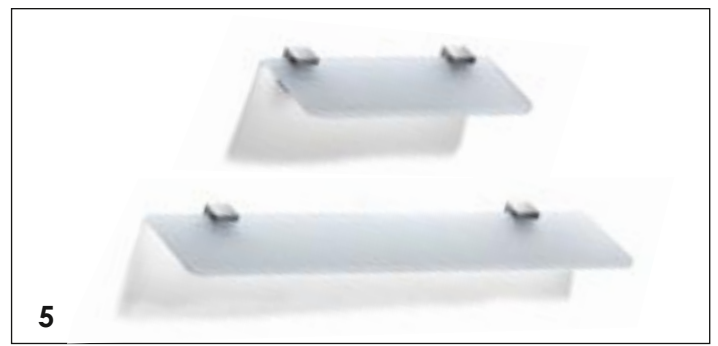

The product line is extremely complete. In addition to the wall items, it includes supports to be positioned on shelves, as well as uprights for towel holders and fitted out uprights. The line is made in chromium-plated brass and its components, like the soap holder, glass, dispenser and the toilet brush holder, are in vitrex (polyester resin)

7 - L204

Mensola con vetro
acidato
*Frosted
glass shelf*

8 - L201S

Portasalviette / Portasapone
Towel-rack / Soap holder

9 - L201D

Porta salvietto con porta
sapone liquido
*Towel-rack and liquid
soap holder*

FLASH
a tassello
with screws

1. L201-L202-L202L

Portasalviette cm. 30 - 45 - 60
Towel-rack cm. 30 - 45 - 60

2. L200P

Scaletta con ripiani in vetro acidato e portasalvietta
Ladder-style unit with shelves in frosted glass and towel holder