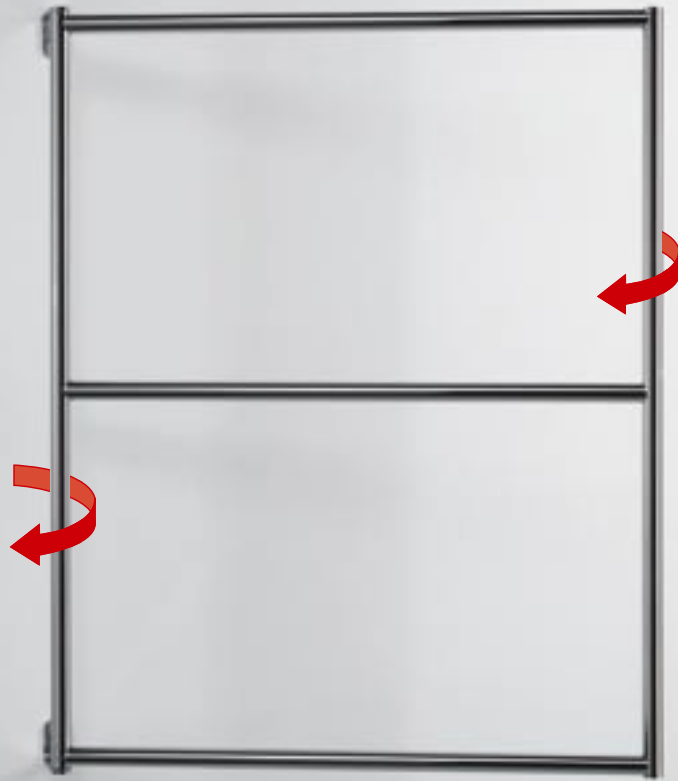

Art. R703 Portasalvietta snodato cromo
Art. R703 Chromium - plated towel holder