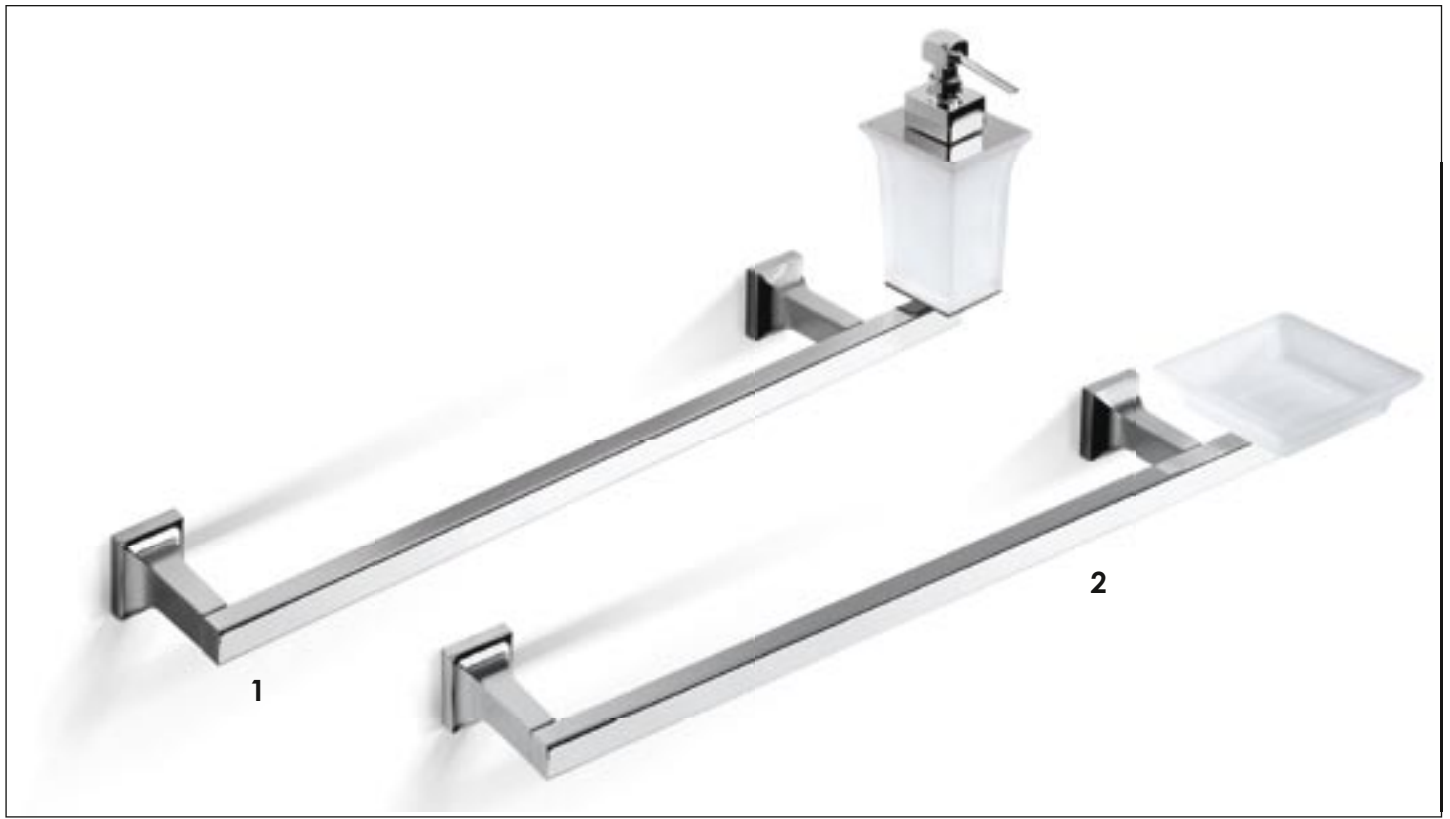

DOMINO

3.H602T

portasalvietta con portasapone
trasparente (cm 60x12,5)
towel-rack with soap-holder
in transparent glass
(cm 60x12,5)

1.H602DS

portasalvietta con dispenser
satinato (cm 58x11)
towel-rack with liquid
soap-holder
in frosted glass (cm 58x11)

4.H602DT

portasalvietta con dispenser
trasparente (cm 58x11)
towel-rack with liquid
soap-holder
in transparent glass (cm 58x11)

2.H602S

portasalvietta con
portasapone satinato
(cm 60x12,5)
towel-rack with soap-holder
in frosted glass (cm 60x12,5)