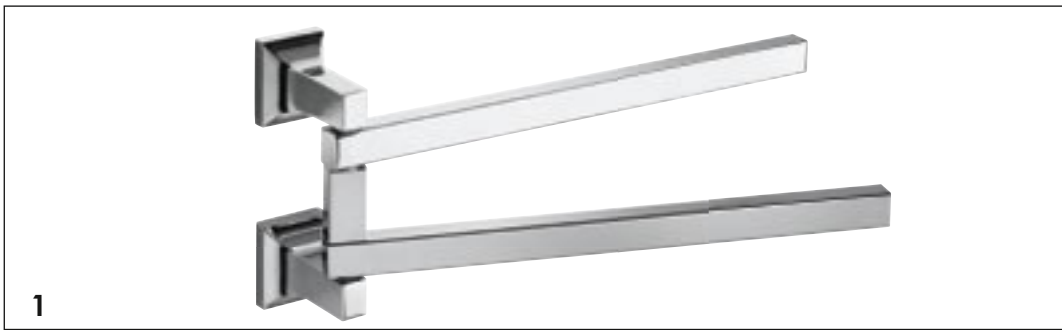

1. H6022
portasalvietta snodato (aste cm 30)
towel-rack with two arms (cm 30)

2. H6023
portasalvietta snodato (aste cm 30)
towel-rack with three arms (cm 30)

3. H613
appendiabito
clothes hanger

4. H608Y
portarotolo
toilet tissue holder

5. H608
portarotolo
toilet tissue holder

DOMINO