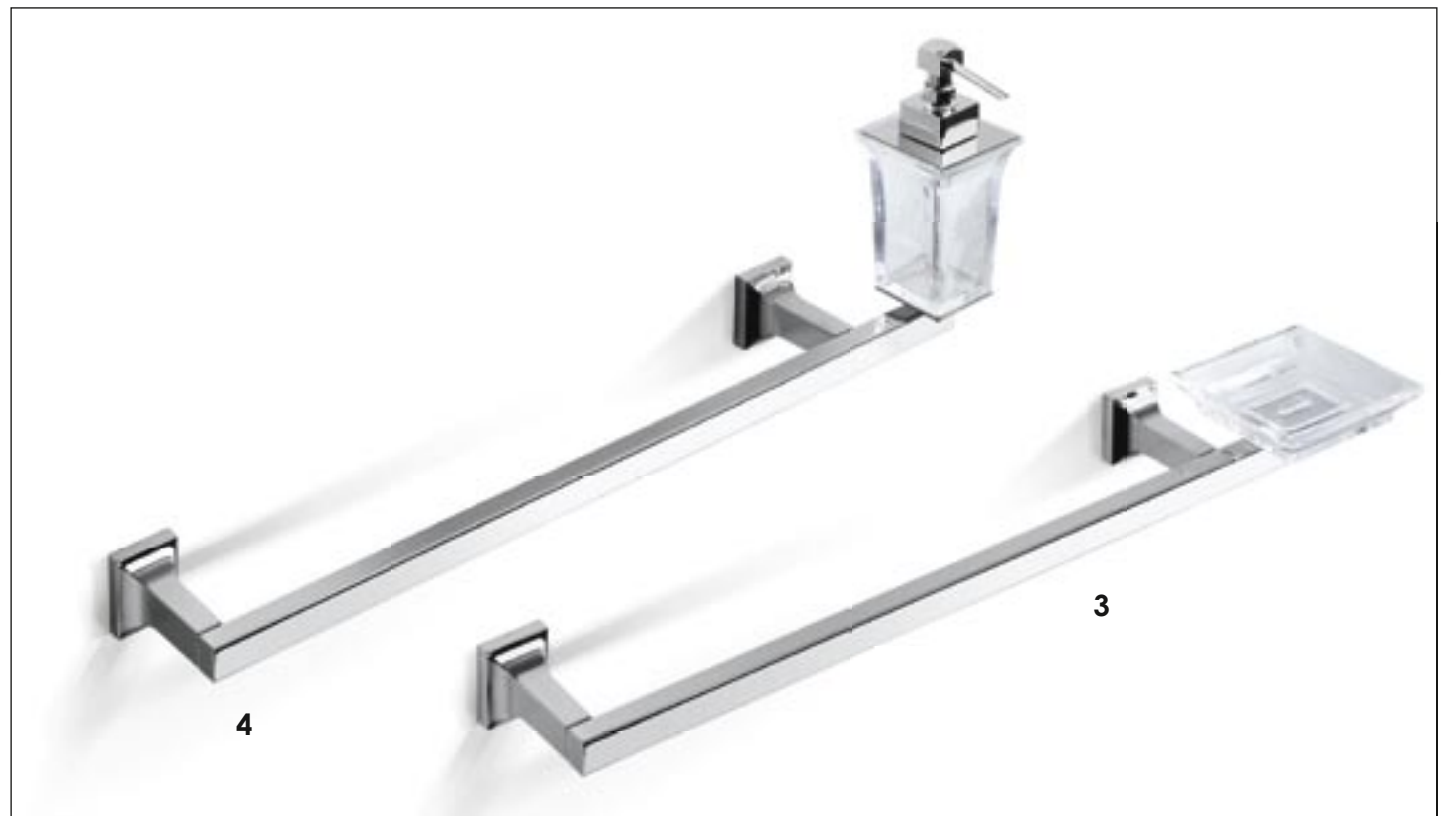

DOMINO

3.H602T

portasalvietta con portasapone
trasparente (cm 60x12,5)
towel-rack with soap-holder
in transparent glass
(cm 60x12,5)

1.H602DS

portasalvietta con dispenser
satinato (cm 58x11)
towel-rack with liquid
soap-holder
in frosted glass (cm 58x11)

4.H602DT

portasalvietta con dispenser
trasparente (cm 58x11)
towel-rack with liquid
soap-holder
in transparent glass (cm 58x11)

2.H602S

portasalvietta con
portasapone satinato
(cm 60x12,5)
towel-rack with soap-holder
in frosted glass (cm 60x12,5)